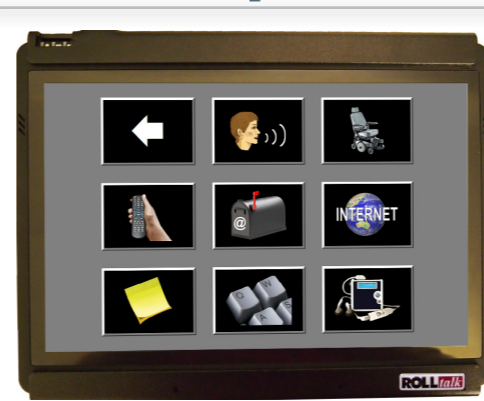

ACCESSORIES

Rolltalk wheelchair controller

IntelliGaze eye control

Headmouse, Tracker Pro

Rear view camera

Switch box transmitter
2 and 5 channels

External charging station
Battery

Keyguard 6, 9, 16 and
32 keys
and 16/32
positions with editor line

Carry bag for Rolltalk
and equipment

Protection cover

Bliss archive

Pictogram archive

PCS Ressource CD

PICTURE LIBRARIES

COMPACT ROLLTALK S6

SPEECH SYNTHESIS