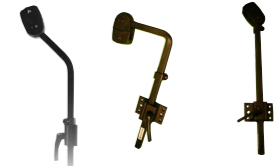

POWER

Battery pack with transformer

Transformer Compact Rolltalk,
electric wheelchair

Car Charger for Compact Rolltalk -

MOUNTING

Daessy wheelchair mount

Daessy table stand

Bedside tablemount with Daessy mount

Motor for mount arm
(for mounting on el. wheelchair)

Wilma mount bracket
(for mounting on el. wheelchair)

USB
SIM- card holder

USB Thumb Drive 1 GB

USB Hard drive 100 GB

The Compact Rolltalk package contains
Rolltalk Designer
WLAN
IR environmental control
Bluetooth
Switch module and special loudspeakers
Charger, internal battery
Mouse, keyboard
Daessy fitting arrangement
User guides

Stealth Link bracket
headrest - wheelchair

Stealth Link bracket
headrest - wheelchair 90°

Stealth Link bracket
headrest - wheelchair straight

Stealth switch mount dual
side swing away
(short mount arm)

Stealth mount arm for
switch, long
Stealth mount arm for
switch/, short