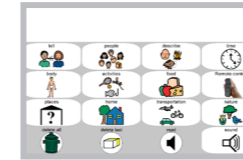

PCS Ressource CD