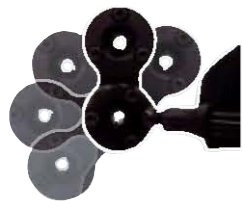

ACCESSORIES

EGG SWITCH

STEALTH ARM FOR HEAD SWITCH, LONG

STEALTH ARM FOR HEAD SWITCH, SHORT

STEALTH BRACKET 8 FOR SWITCH/PAD

SWITCH - MOUNTING

HEADREST

STEALTH HEADREST, LARGE

STEALTH HEADREST, SMALL

HEADREST WHEELCHAIR

STEALTH LINK BRACKET

STEALTH LINK BRACKET, 90 DEGREES

STEALTH LINK BRACKET, STRAIGHT

ACCESSORIES

STEALTH SWING AWAY SYSTEM  
(FOR SHORT AND LONG, SWITCH AND PAD ARM)

STEALTH ARM FOR HEAD PAD, LONG

STEALTH ARM FOR HEAD PAD, SHORT

HEAD PAD - MOUNTING

1

2

1: STEALTH PAD, SMALL

2: STEALTH PAD, LARGE